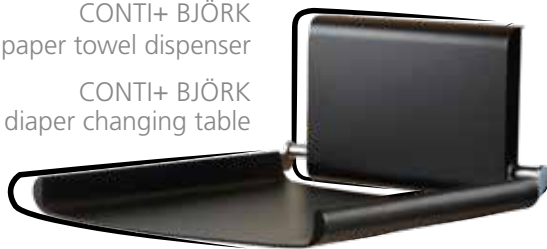

CONTI+ ultra  
urinal flush valve U18

CONTI+ ultra  
GM10 PUBLIC

CONTI+ BJÖRK toilet paper holder  
CONTI+ BJÖRK sanitary bin

CONTI+ BJÖRK  
paper towel dispenser

CONTI+ BJÖRK  
diaper changing table

CONTI+ ✦