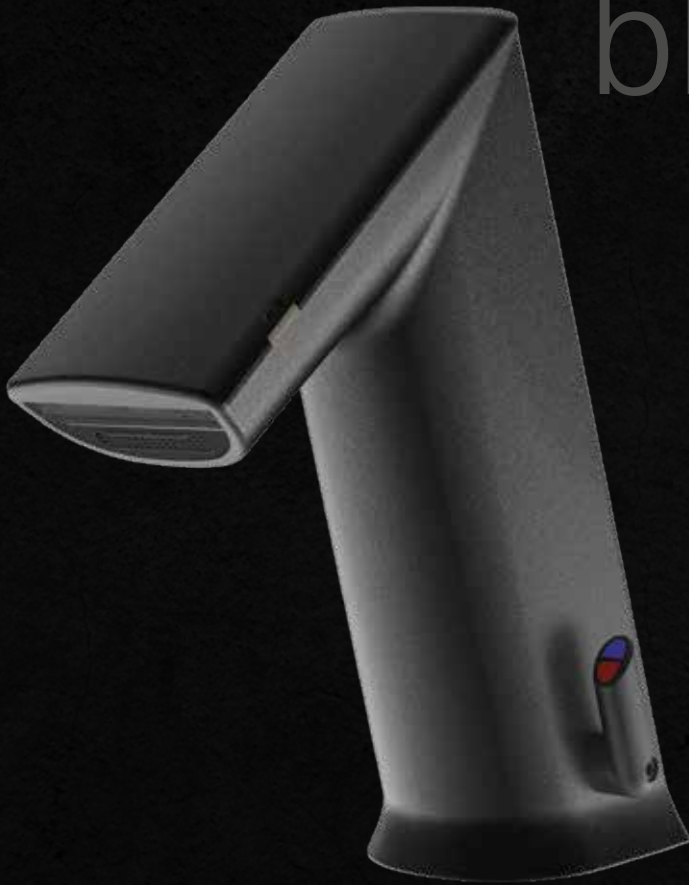

# GRAPHITE

black line

**GRAPHITE** *Edition*  
black line

TECHNICAL INNOVATION WITH  
DIAMOND-LIKE ELEGANCE

CONTI 

**SHOWER &  
WASHROOM**

CONTI+

CONTI+ CONPRIMUS

CONTI+ ultra  
urinal flush valve U18

CONTI+ ultra  
GM10 PUBLIC

CONTI+ BJÖRK toilet paper holder  
CONTI+ BJÖRK sanitary bin

CONTI+ BJÖRK  
paper towel dispenser

CONTI+ BJÖRK  
diaper changing table

CONTI+ ✦